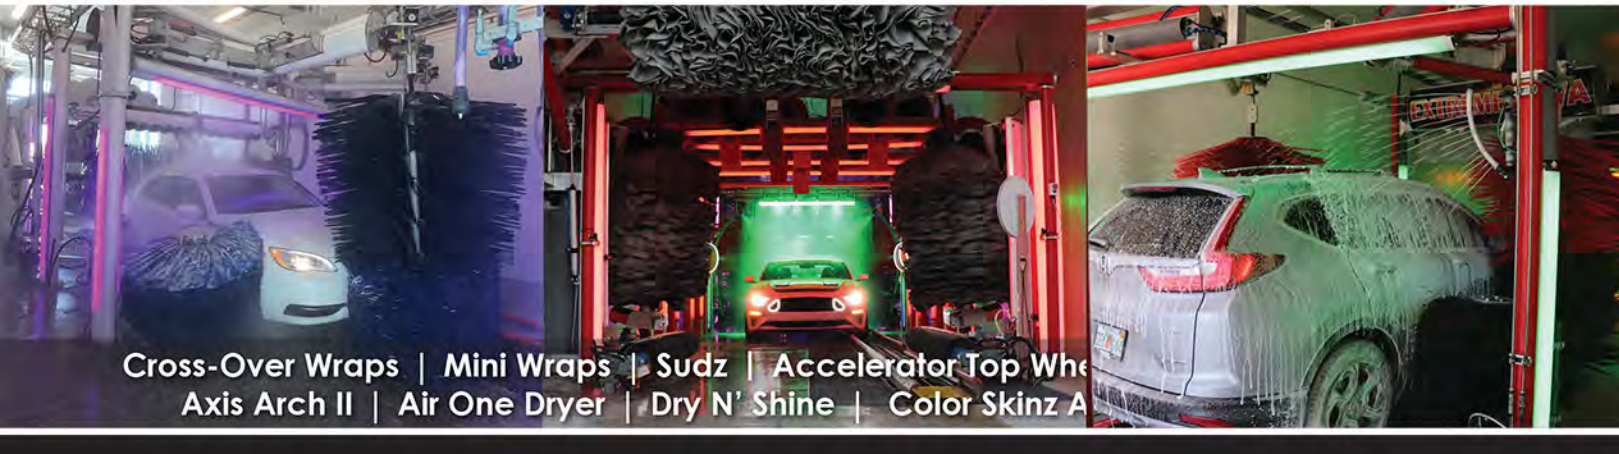

Cross-Over Wraps | Mini Wraps | Sudz | Accelerator Top Wheel
Axis Arch II | Air One Dryer | Dry N' Shine | Color Skinz A

TERMINOLOGY EXPLAINED!

WAITING

Save electricity or enhance your washes branding by setting your Glowash™ for instances where the conveyor is at rest.

WASHING

Put on an absolutely spectacular show to keep your customers entertained, engaged, and coming back by setting your Glowash™ for when vehicles are being washed.