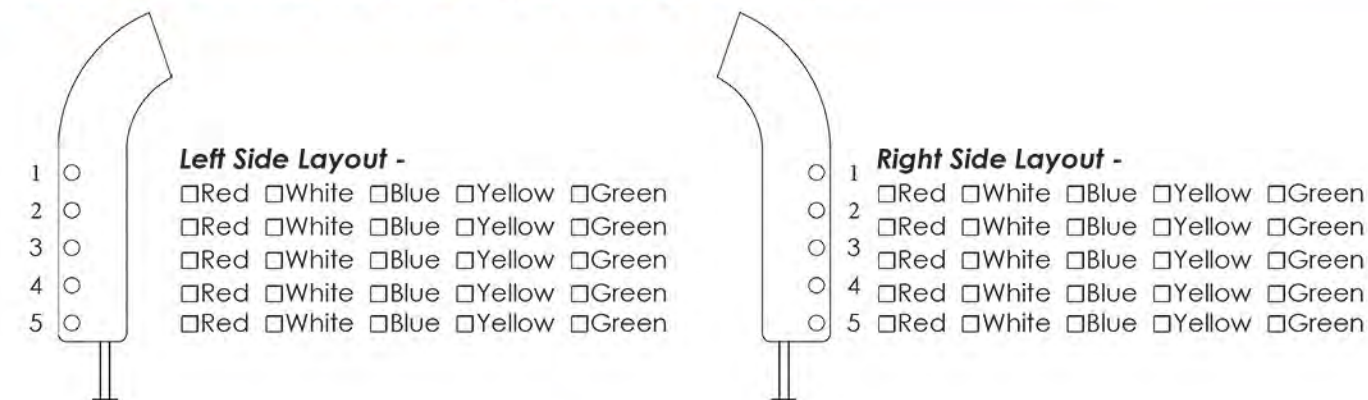

Arches: How to Order

STEP 1 - Select Arch Type - XRS (Non-Back-lit Graphics Panel) **OR** LIT (Back-lit Graphics)

STEP 2 - Select Header Style

STEP 3 - Select Edge & Channel Color (LIT Arch Only)

- Red
- Blue
- White
- Black

STEP 4 - Select Left Side Layout

Please select one Left side layout -

- Instructional
- Package Confirmation
- Graphics Only

STEP 5 - Select Right Side Layout

Please select one Right side layout -

- Instructional
- Package Confirmation
- Graphics Only

XRS or LIT with Turbo Lights

XRS or LIT with Strobe Lights

XRS or LIT with Turbo & Strobe Lights

STEP 6 - Select Strobe Light Color/Placement

STEP 7 - Select Turbo Light Style & Color

Style - Select One Solid Color Rotating