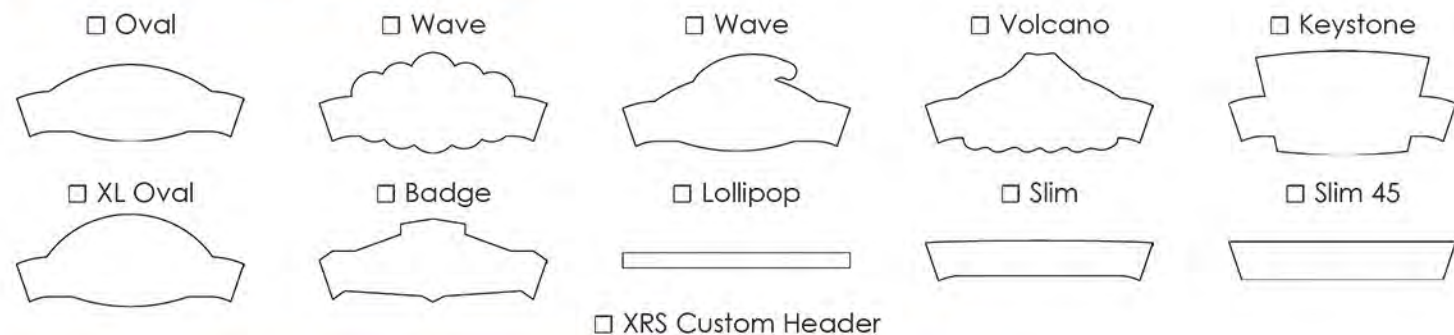

Arches: How to Order

STEP 1 - Select Arch Type - ☐ XRS (Non-Back-lit Graphics Panel) **OR** ☐ LIT (Back-lit Graphics)

STEP 2 - Select Header Style

STEP 3 - Select Edge & Channel Color (LIT Arch Only)

- ☐ Red
- ☐ Blue
- ☐ White
- ☐ Black

STEP 4 - Select Left Side Layout

Please select one Left side layout -

- ☐ Instructional
- ☐ Package Confirmation
- ☐ Graphics Only

STEP 5 - Select Right Side Layout

Please select one Right side layout -

- ☐ Instructional
- ☐ Package Confirmation
- ☐ Graphics Only

XRS or LIT with Turbo Lights