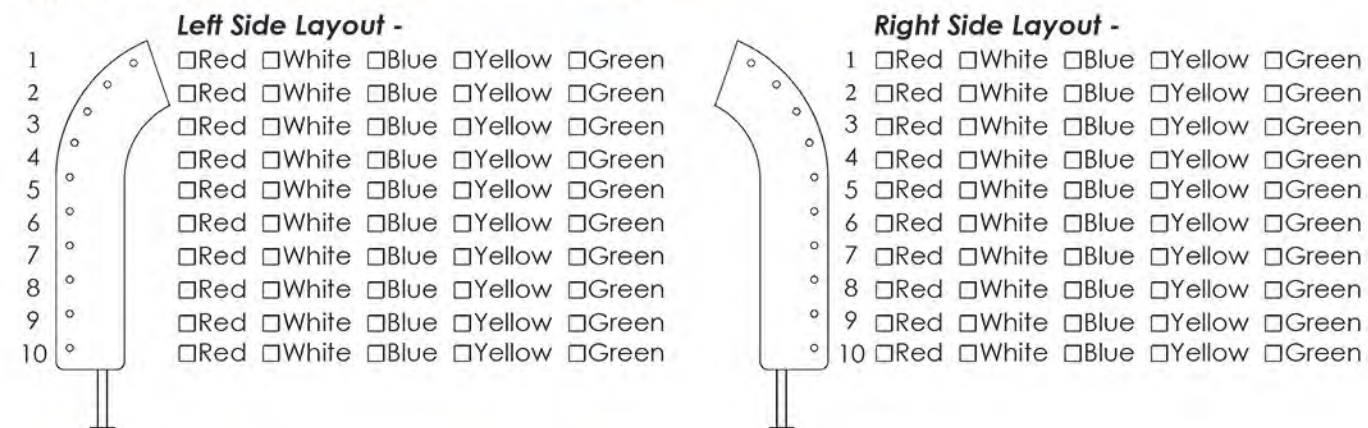

Arches: How to Order

STEP 1 - Select Arch Type - XRS (Non-Back-lit Graphics Panel) **OR** LIT (Back-lit Graphics)

STEP 2 - Select Header Style

STEP 3 - Select Edge & Channel Color (LIT Arch Only)

- Red
- Blue
- White
- Black

STEP 4 - Select Left Side Layout

Please select one Left side layout -

- Instructional
- Package Confirmation
- Graphics Only

STEP 5 - Select Right Side Layout

Please select one Right side layout -

- Instructional
- Package Confirmation
- Graphics Only

XRS or LIT with Turbo Lights

XRS or LIT with Strobe Lights

XRS or LIT with Turbo & Strobe Lights

STEP 6 - Select Strobe Light Color/Placement

STEP 7 - Select Turbo Light Style & Color

Style - Select One Solid Color Rotating